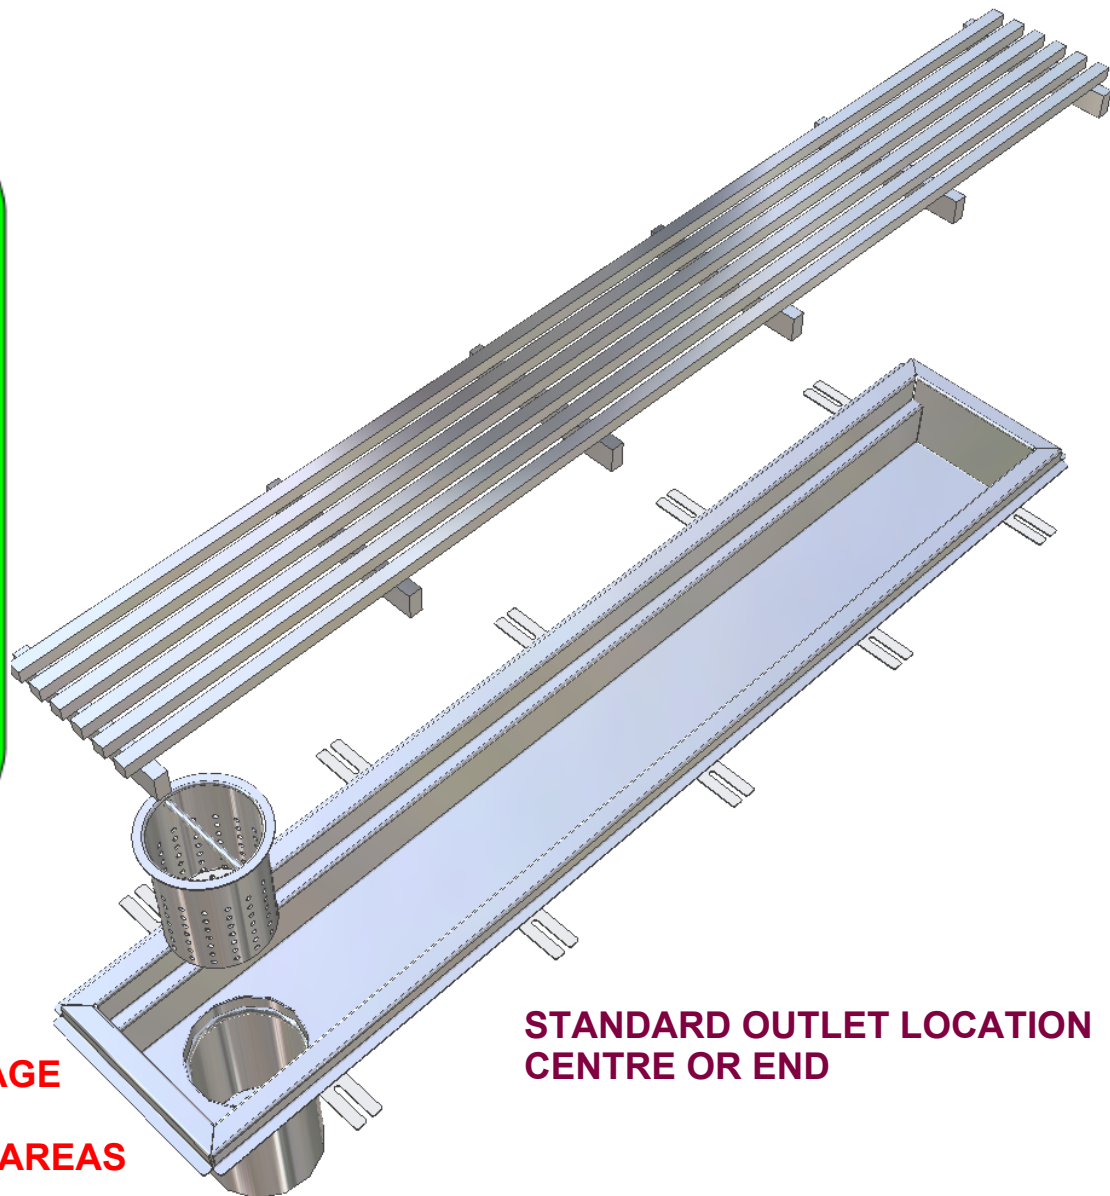

FLOOR TROUGH

OPTIONS

- * MARINE GRADE 316
- * PUDDLE FLANGE
- * VINYL CLAMP
- * WIRED IN BASKET FOR SECURITY
- * OUTLET POSITION
- * SILT BASKET AVAILABLE

* TYPICAL USE -
-- FLOOR DRAINAGE

* FOOD PREPARATION AREAS

* LOADING AS REQUIRED

STANDARD OUTLET LOCATION
CENTRE OR END

**DATA
SHEET**

ITEM: FLOOR TROUGH

CODE: CKT-125

DATE:

SEPTEMBER - 2003

REV:

MATERIAL - GRADE 304 STAINLESS STEEL
 ---- LOADING: CLASS C

**SPECIFICATIONS -
 STAINLESS STEEL TRADE WASTE FLOOR SUMP
 SHALL BE MODEL CKT-125 FROM
 STAINLESS METAL CRAFT
 PHONE: 02 4735 5666**

**DATA
 SHEET**