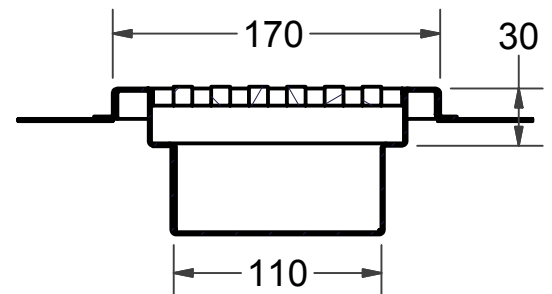

MATERIAL - GRADE 304 STAINLESS STEEL
 ---- LOADING: CLASS C

**SPECIFICATIONS -
 STAINLESS STEEL TRADE WASTE FLOOR SUMP
 SHALL BE MODEL CKT-125 FROM
 STAINLESS METAL CRAFT
 PHONE: 02 4735 5666**

**DATA
 SHEET**