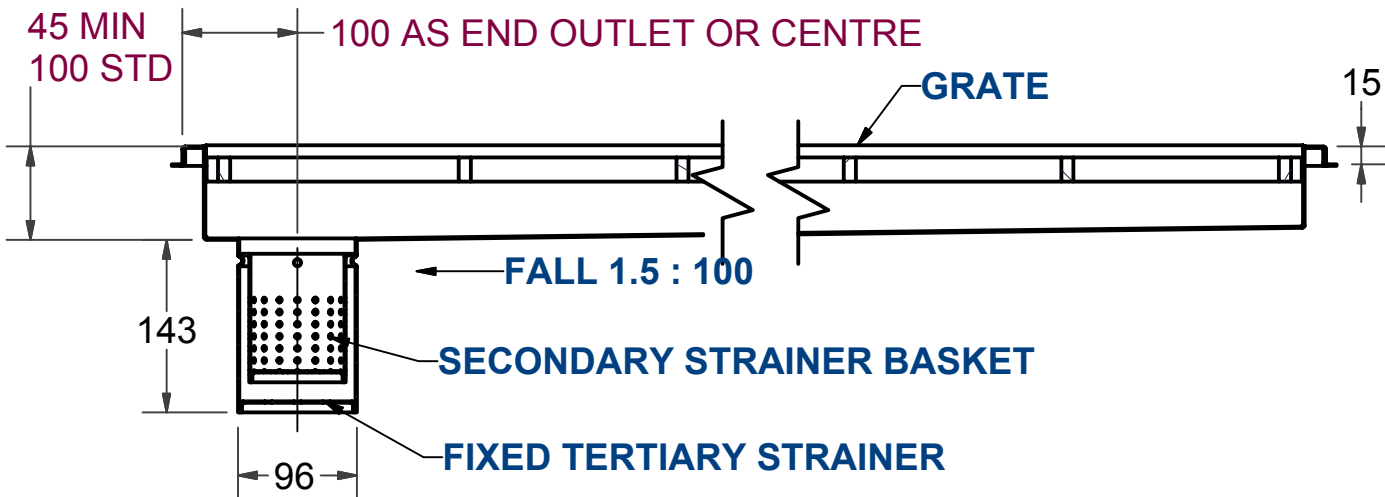

* LOADING AS REQUIRED

STANDARD OUTLET LOCATION
CENTRE OR END

**DATA
SHEET**

ITEM: FLOOR TROUGH

CODE: CKT-125

DATE:

SEPTEMBER - 2003

REV:

MATERIAL - GRADE 304 STAINLESS STEEL
 ---- LOADING: CLASS C

**SPECIFICATIONS -
 STAINLESS STEEL TRADE WASTE FLOOR SUMP
 SHALL BE MODEL CKT-125 FROM
 STAINLESS METAL CRAFT
 PHONE: 02 4735 5666**

**DATA
 SHEET**