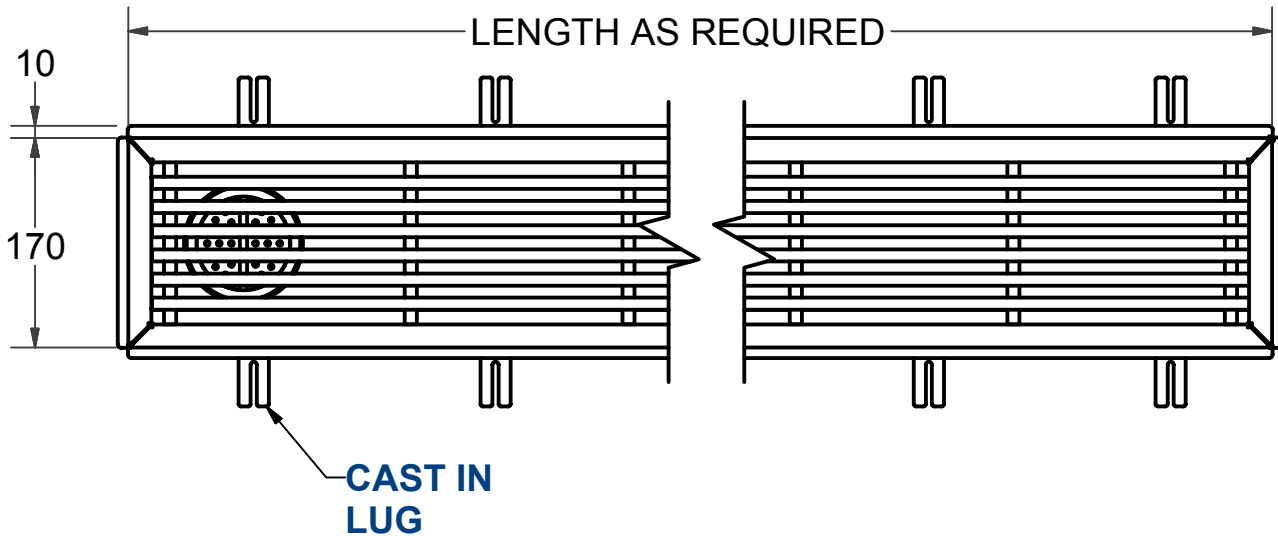

MATERIAL - GRADE 304 STAINLESS STEEL
 ---- LOADING: CLASS C

**SPECIFICATIONS -
 STAINLESS STEEL TRADE WASTE FLOOR SUMP
 SHALL BE MODEL CKT-125 FROM
 STAINLESS METAL CRAFT
 PHONE: 02 4735 5666**

**DATA
 SHEET**