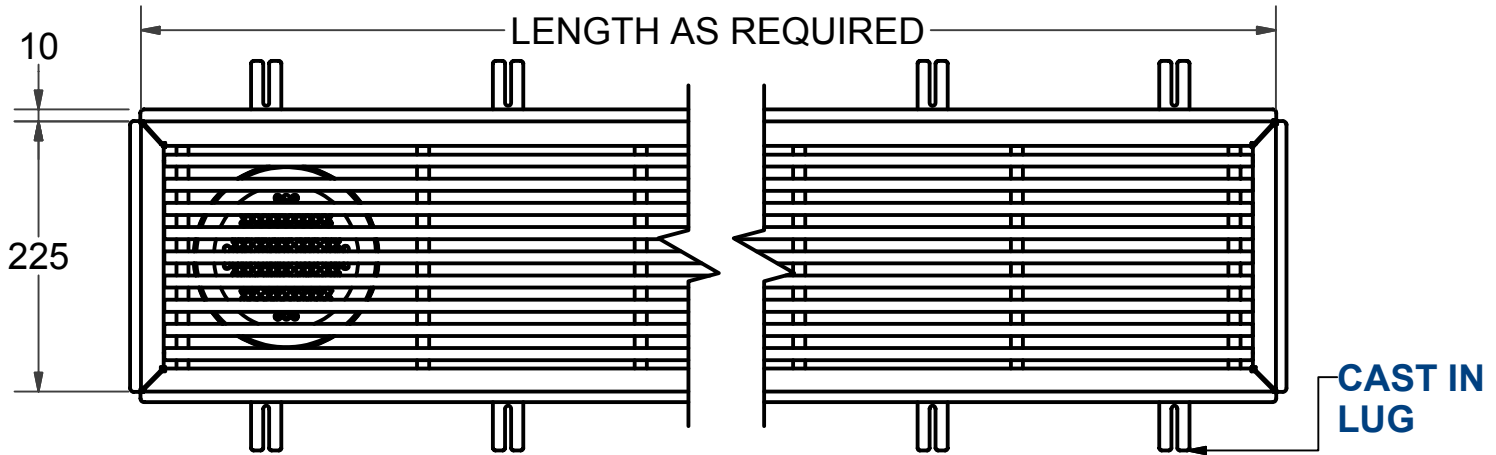

MATERIAL - GRADE 304 STAINLESS STEEL
 ---- LOADING: CLASS C

SPECIFICATIONS -
STAINLESS STEEL TRADE WASTE FLOOR SUMP
SHALL BE MODEL CKT-150 FROM
STAINLESS METAL CRAFT
PHONE: 02 4735 5666

DATA SHEET

ITEM: FLOOR TROUGH