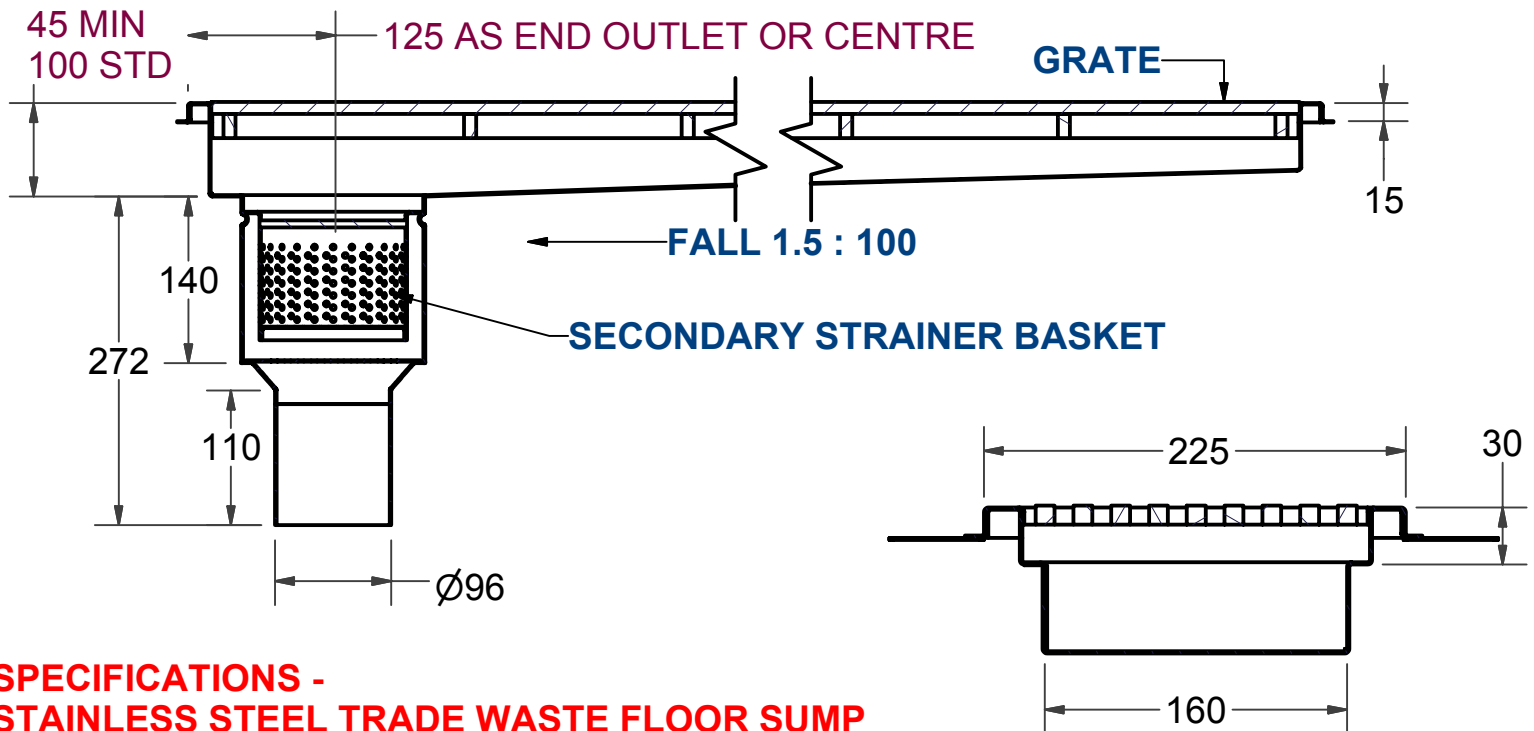

* FOOD PREPARATION AREAS

* LOADING AS REQUIRED

DATA
SHEET

ITEM: FLOOR TROUGH

CODE: CKT-150

DATE:

SEPTEMBER - 2003

REV:

MATERIAL - GRADE 304 STAINLESS STEEL
 ---- LOADING: CLASS C

SPECIFICATIONS -
STAINLESS STEEL TRADE WASTE FLOOR SUMP
SHALL BE MODEL CKT-150 FROM
STAINLESS METAL CRAFT
PHONE: 02 4735 5666

DATA SHEET

ITEM: FLOOR TROUGH