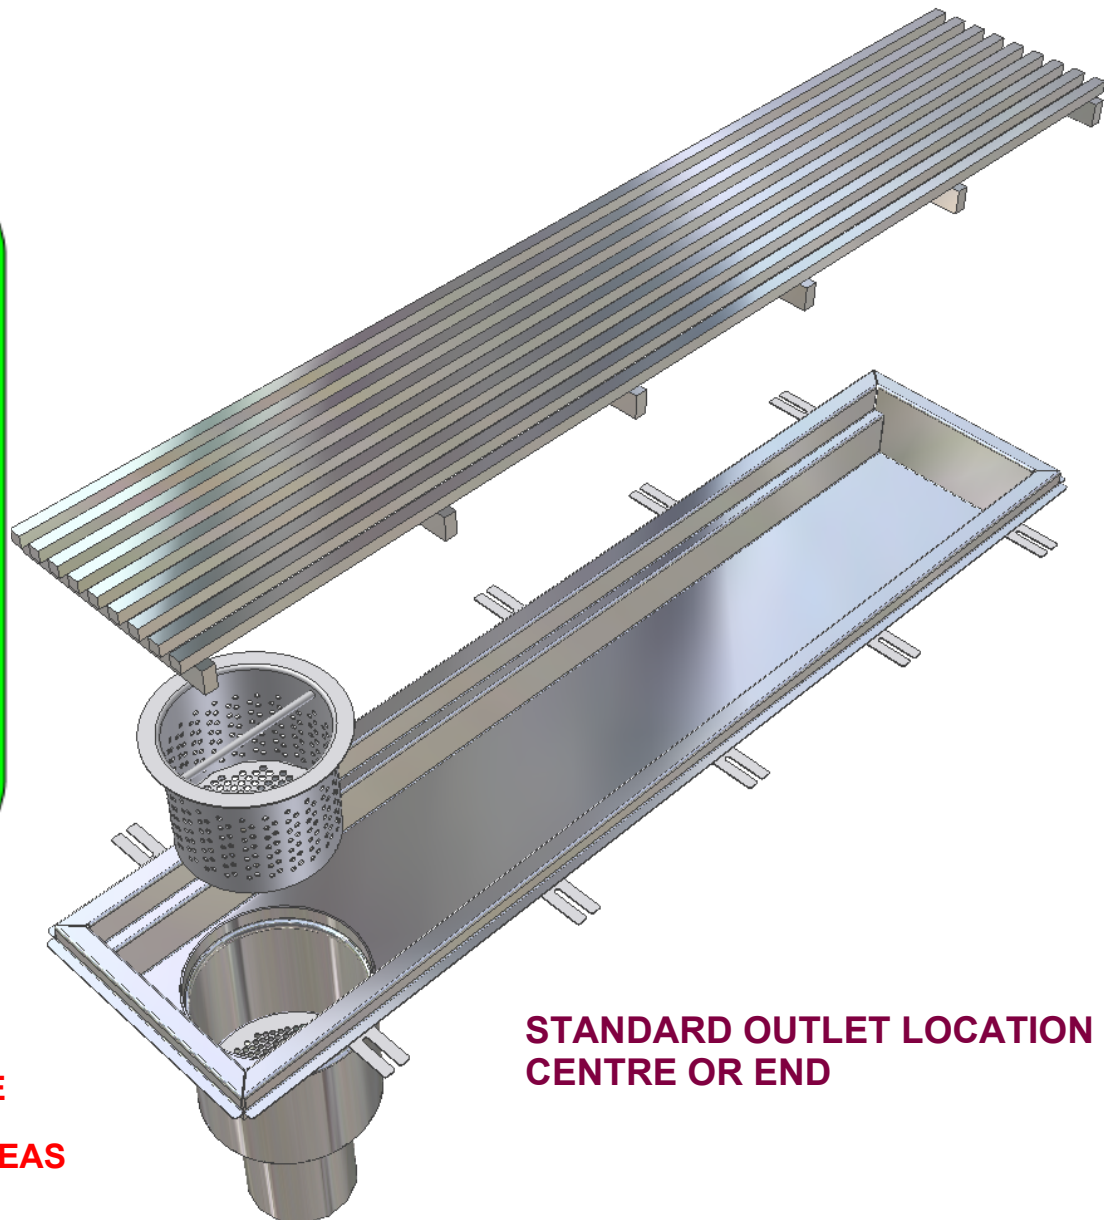

FLOOR TROUGH

OPTIONS

- * MARINE GRADE 316
- * PUDDLE FLANGE
- * VINYL CLAMP
- * WIRED IN BASKET FOR SECURITY
- * OUTLET POSITION
- * SILT BASKET AVAILABLE

STANDARD OUTLET LOCATION
CENTRE OR END

* TYPICAL USE -
-- FLOOR DRAINAGE

* FOOD PREPARATION AREAS

* LOADING AS REQUIRED

DATA
SHEET

ITEM: FLOOR TROUGH

CODE: CKT-150

DATE:

SEPTEMBER - 2003

REV:

MATERIAL - GRADE 304 STAINLESS STEEL
 ---- LOADING: CLASS C

SPECIFICATIONS -
STAINLESS STEEL TRADE WASTE FLOOR SUMP
SHALL BE MODEL CKT-150 FROM
STAINLESS METAL CRAFT
PHONE: 02 4735 5666

DATA SHEET

ITEM: FLOOR TROUGH