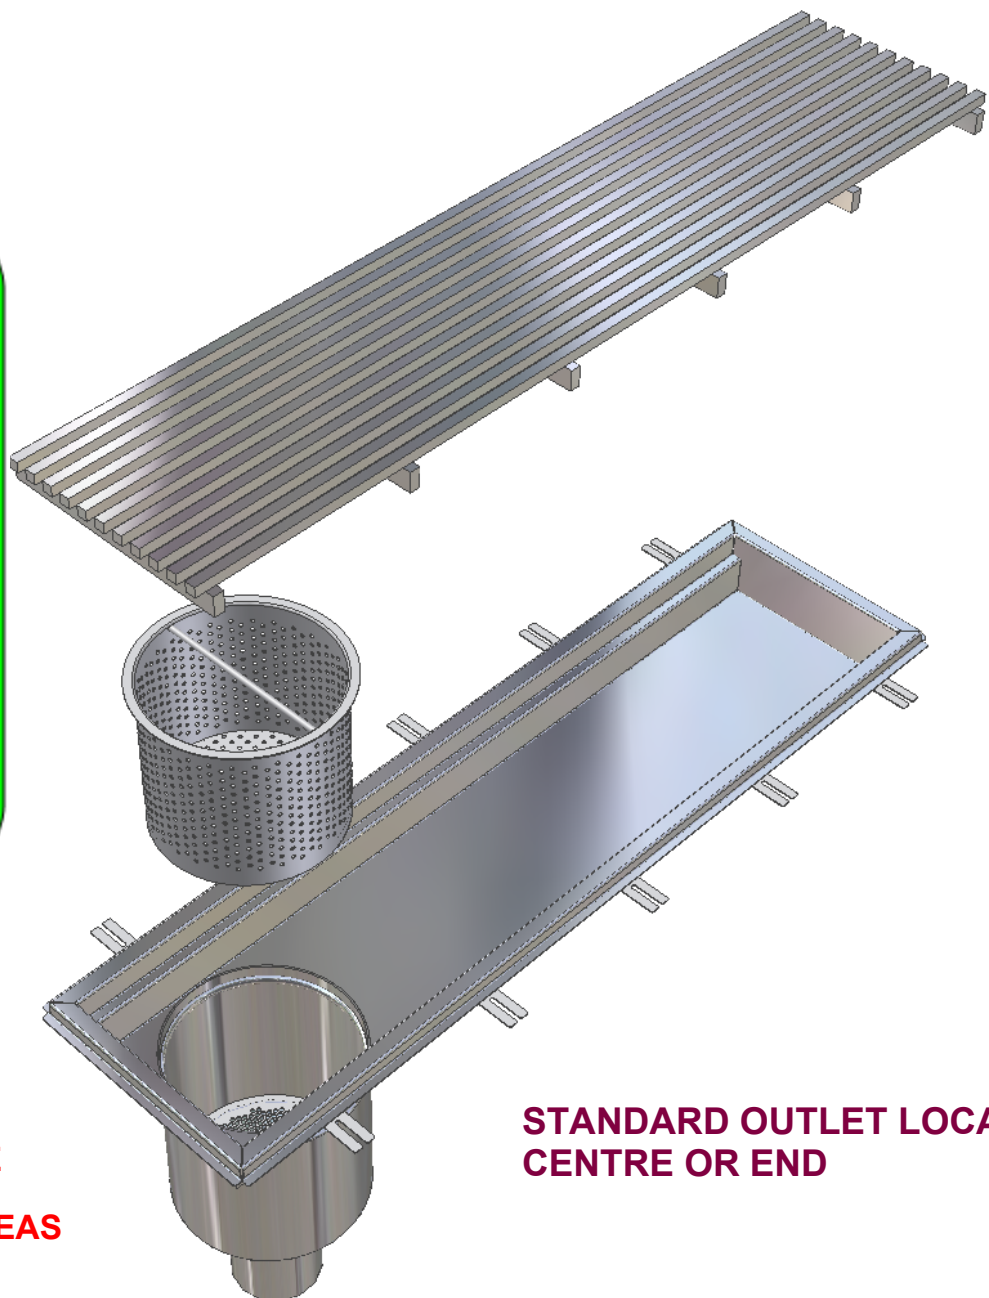

FLOOR TROUGH

OPTIONS

- * MARINE GRADE 316
- * PUDDLE FLANGE
- * VINYL CLAMP
- * WIRED IN BASKET FOR SECURITY
- * OUTLET POSITION
- * SILT BASKET AVAILABLE

* TYPICAL USE -
-- FLOOR DRAINAGE

* FOOD PREPARATION AREAS

* LOADING AS REQUIRED

STANDARD OUTLET LOCATION
CENTRE OR END

**DATA
SHEET**

ITEM: FLOOR TROUGH

CODE: CKT-200

DATE:

SEPTEMBER - 2003

REV:

MATERIAL - GRADE 304 STAINLESS STEEL
 ---- LOADING: CLASS C

**SPECIFICATIONS -
 STAINLESS STEEL TRADE WASTE FLOOR SUMP
 SHALL BE MODEL CKT-200 FROM
 STAINLESS METAL CRAFT
 PHONE: 02 4735 5666**

**DATA
 SHEET**