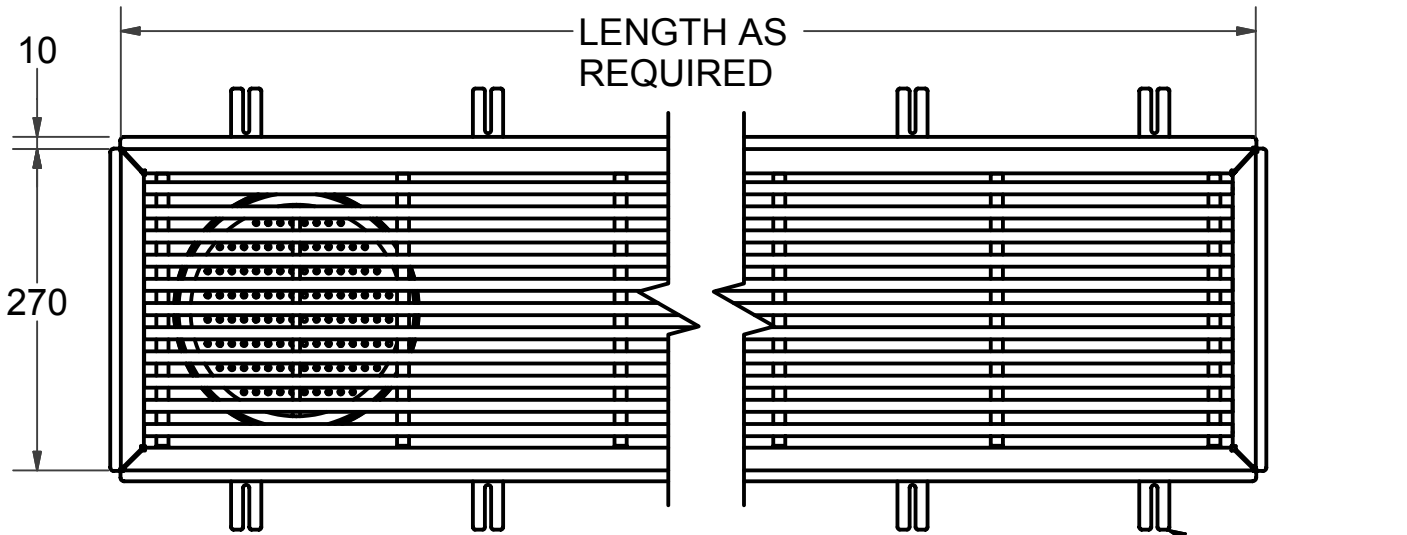

MATERIAL - GRADE 304 STAINLESS STEEL
 ---- LOADING: CLASS C

**SPECIFICATIONS -
 STAINLESS STEEL TRADE WASTE FLOOR SUMP
 SHALL BE MODEL CKT-200 FROM
 STAINLESS METAL CRAFT
 PHONE: 02 4735 5666**

**DATA
 SHEET**