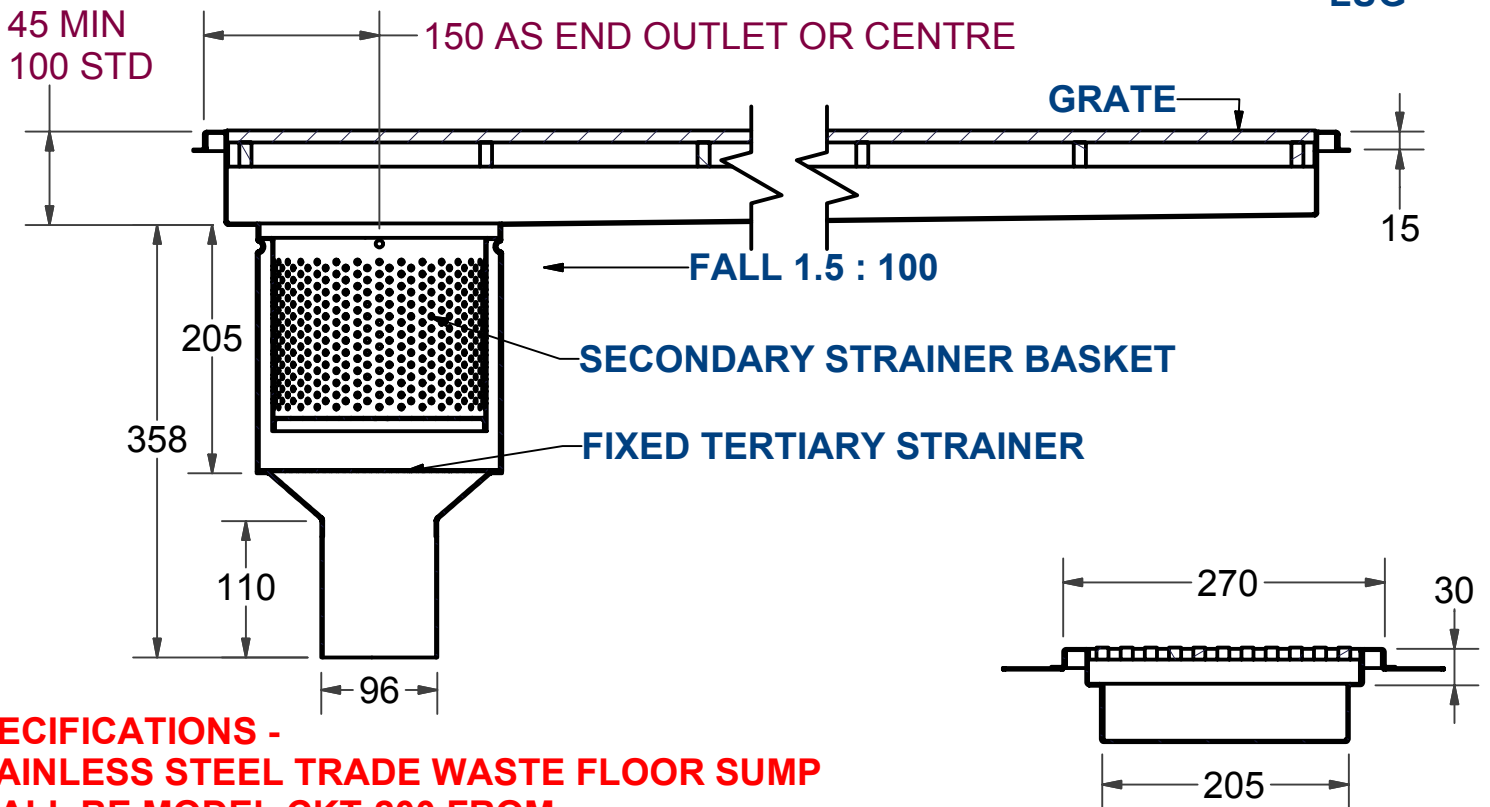

STAINLESS METAL CRAFT

6 BROMLEY ROAD EMU PLAINS 2750
PHONE: (02) 4735 5666 FAX: (02) 4735 7950
E-MAIL info@smcstainless.com.au
www.smcstainless.com.au

THE STAINLESS STEEL PEOPLE

(SINCE 1962)

MATERIAL - GRADE 304 STAINLESS STEEL
---- LOADING: CLASS C

**SPECIFICATIONS -
STAINLESS STEEL TRADE WASTE FLOOR SUMP
SHALL BE MODEL CKT-200 FROM
STAINLESS METAL CRAFT
PHONE: 02 4735 5666**

**DATA
SHEET**

ITEM: FLOOR TROUGH

CODE: CKT-200

DATE: SEPTEMBER - 2003
REV: C PAGE No: 11