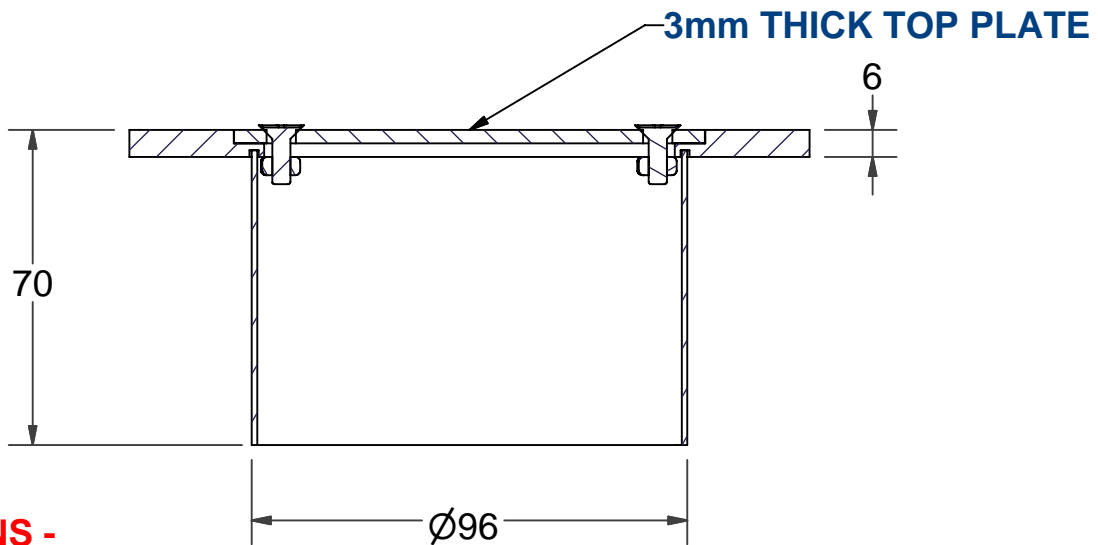

MATERIAL - GRADE 304 STAINLESS STEEL
--- LOADING: CLASS A

**SPECIFICATIONS -
STAINLESS STEEL FLOOR WASTE
SHALL BE MODEL CO-4-ST-A FROM
STAINLESS METAL CRAFT
PHONE: 02 4735 5666**

**DATA
SHEET**

ITEM: CLEAR OUT