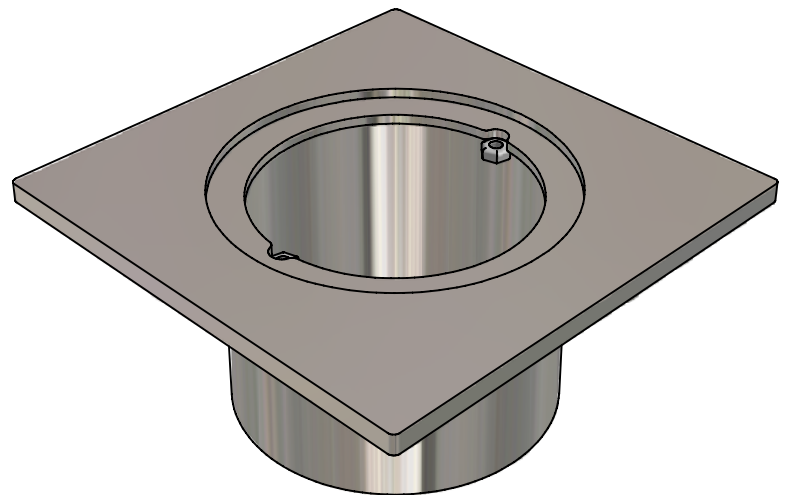

FLOOR WASTE

GB-5 Grit
blast finished

* TYPICAL USE -
-- FLOOR DRAINAGE

DATA
SHEET

ITEM: CLEAR OUT

CODE: CO-4-ST-A

DATE:

JUNE - 2005

MATERIAL - GRADE 304 STAINLESS STEEL
--- LOADING: CLASS A

**SPECIFICATIONS -
STAINLESS STEEL FLOOR WASTE
SHALL BE MODEL CO-4-ST-A FROM
STAINLESS METAL CRAFT
PHONE: 02 4735 5666**

**DATA
SHEET**

ITEM: CLEAR OUT