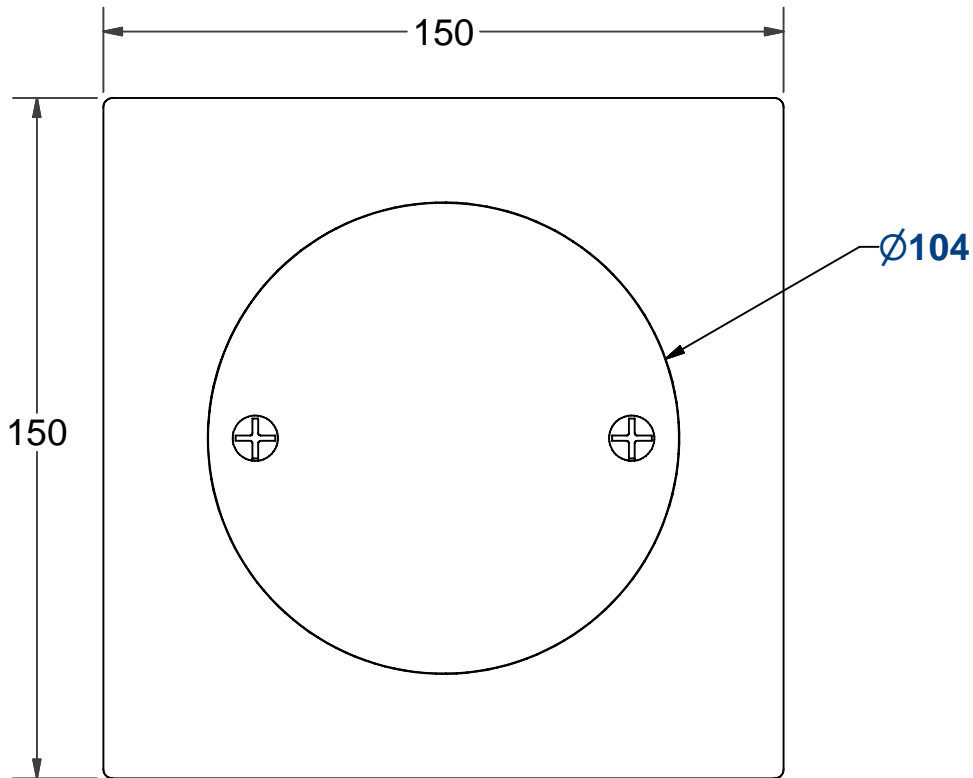

STAINLESS METAL CRAFT

6 BROMLEY ROAD EMU PLAINS 2750
PHONE: (02) 4735 5666 FAX: (02) 4735 7950
E-MAIL info@smcstainless.com.au
www.smcstainless.com.au

THE STAINLESS STEEL PEOPLE

(SINCE 1962)

MATERIAL - GRADE 304 STAINLESS STEEL
--- LOADING: CLASS A

**SPECIFICATIONS -
STAINLESS STEEL FLOOR WASTE
SHALL BE MODEL CO-4-ST-A FROM
STAINLESS METAL CRAFT
PHONE: 02 4735 5666**

**DATA
SHEET**

ITEM: CLEAR OUT

CODE: CO-4-ST-A

DATE:

JUNE - 2005

REV:

C

PAGE No:

02