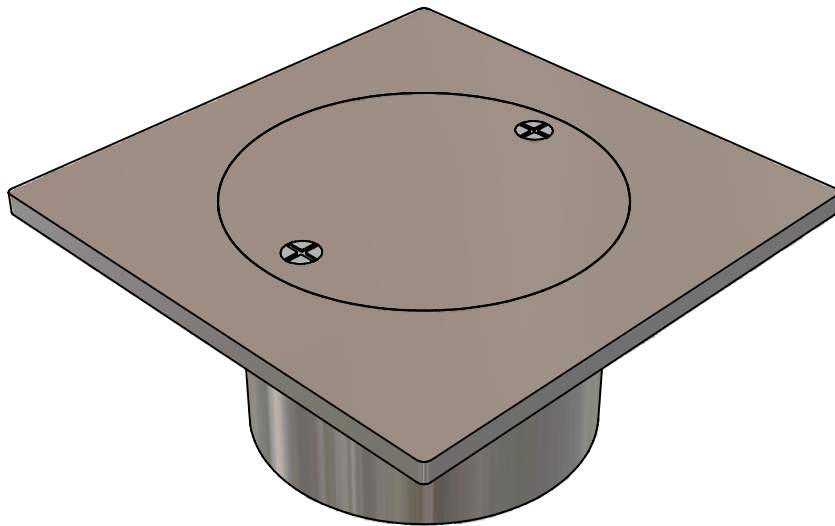

FLOOR WASTE

GB-5 Grit
blast finished

* TYPICAL USE -
-- FLOOR DRAINAGE

DATA
SHEET

ITEM: CLEAR OUT

CODE: CO-4-ST-A

DATE:

JUNE - 2005

MATERIAL - GRADE 304 STAINLESS STEEL
--- LOADING: CLASS A

**SPECIFICATIONS -
STAINLESS STEEL FLOOR WASTE
SHALL BE MODEL CO-4-ST-A FROM
STAINLESS METAL CRAFT
PHONE: 02 4735 5666**

**DATA
SHEET**

ITEM: CLEAR OUT