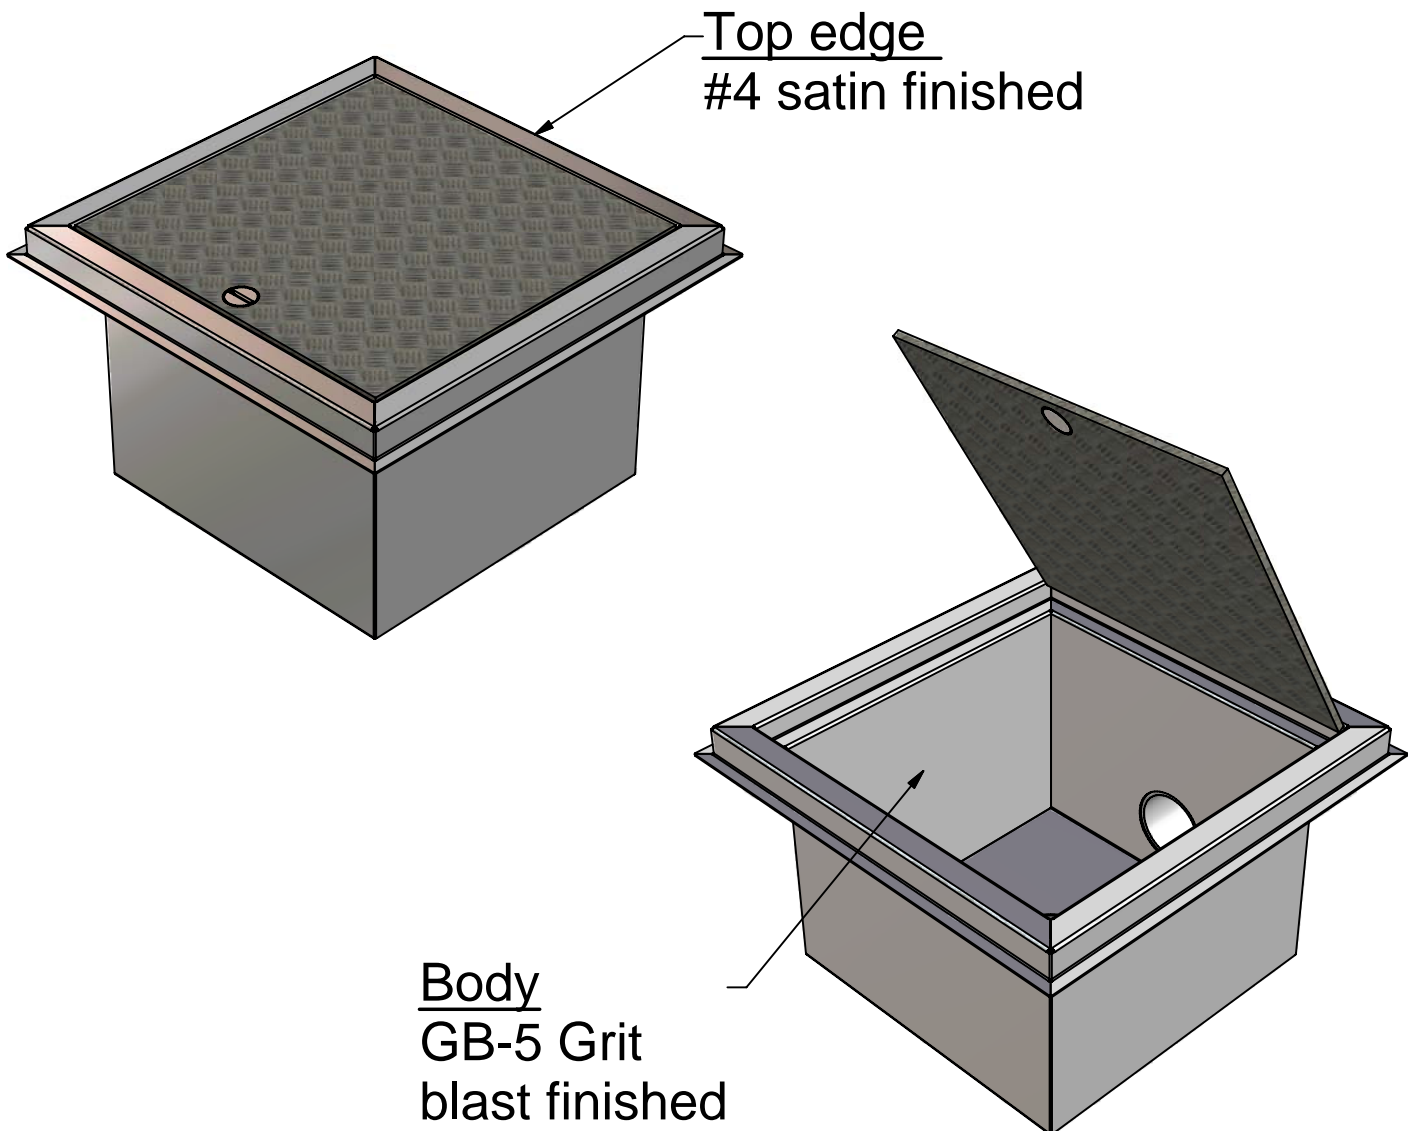

FLOOR SUMP

DATA SHEET

ITEM: FLOOR SUMP

CODE: DPC-3A

DATE:

JUNE - 2005

REV:

C