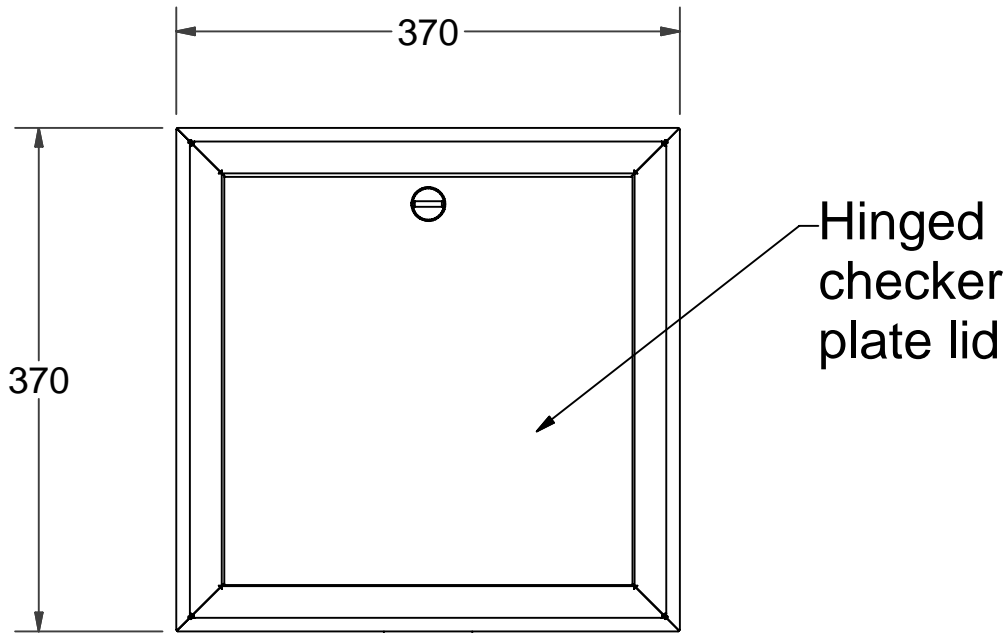

**SPECIFICATIONS -
 STAINLESS STEEL FLOOR WASTE
 SHALL BE MODEL DPC-3A FROM
 STAINLESS METAL CRAFT
 PHONE: 02 4735 5666**

DATA SHEET

ITEM: FLOOR SUMP

CODE: DPC-3A

DATE:

JUNE - 2005

REV:

C