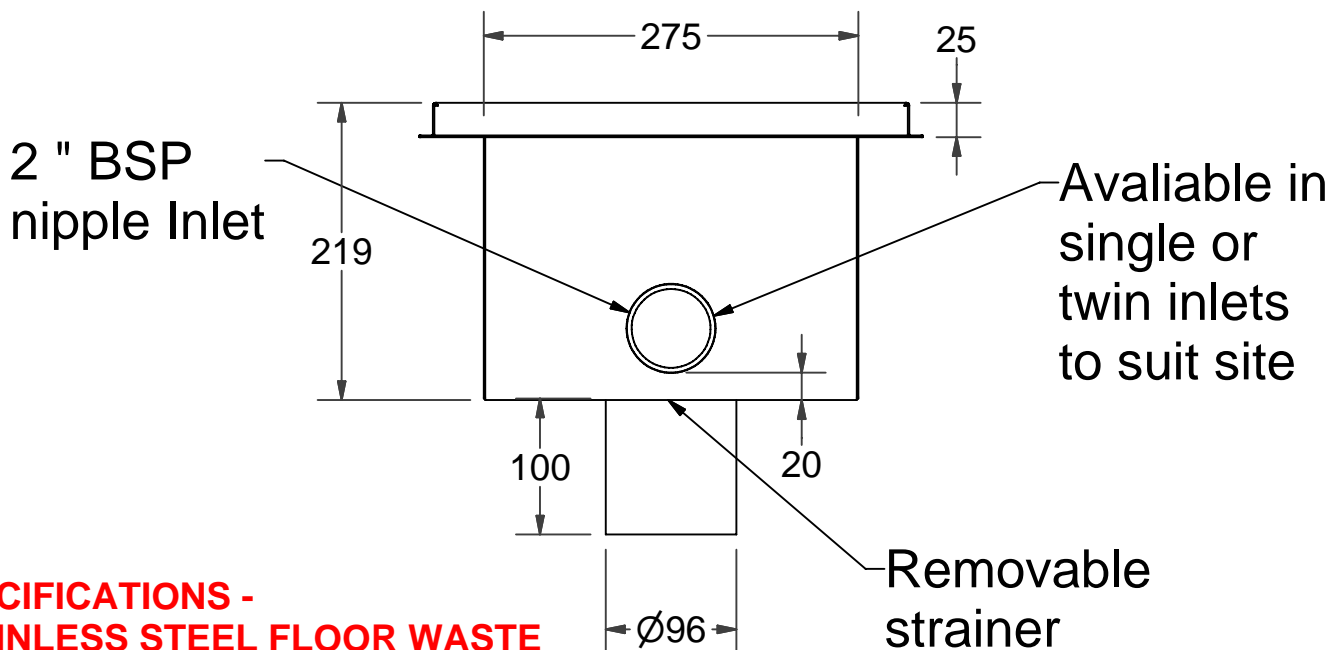

**SPECIFICATIONS -
 STAINLESS STEEL FLOOR WASTE
 SHALL BE MODEL DPC-3A FROM
 STAINLESS METAL CRAFT
 PHONE: 02 4735 5666**

DATA SHEET

ITEM: FLOOR SUMP

CODE: DPC-3A

DATE:

JUNE - 2005

REV:

C