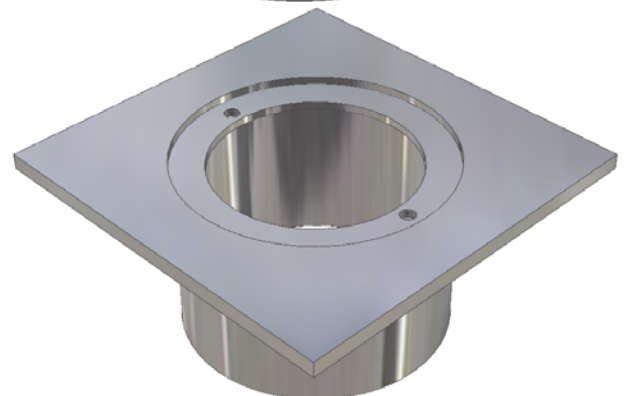

FLOOR WASTE

OPTIONS

- * MARINE GRADE 316
- * EXTENDED TAIL AVAILABLE

* TYPICAL USE -
-- FLOOR DRAINAGE

**DATA
SHEET**

ITEM: FLOOR WASTE

CODE: FW-4-ST-PA

DATE: