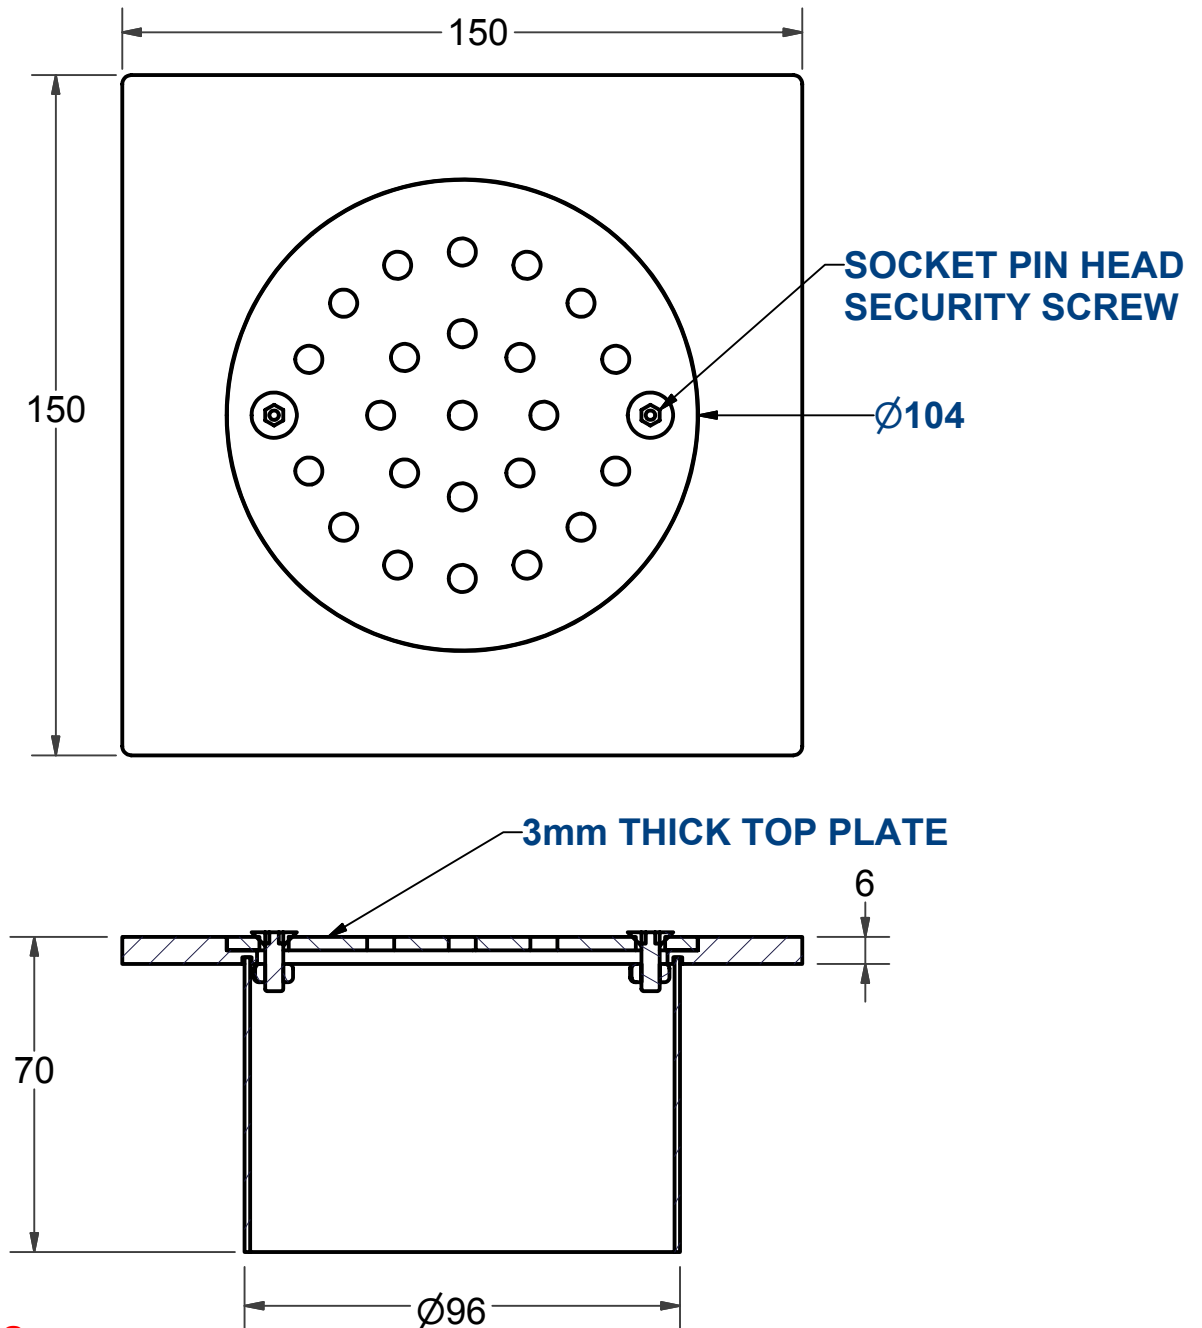

(SINCE 1962)

MATERIAL - GRADE 304 STAINLESS STEEL
 --- LOADING: CLASS A

**SPECIFICATIONS -
 STAINLESS STEEL FLOOR WASTE
 SHALL BE MODEL FW-4-ST-PA FROM
 STAINLESS METAL CRAFT
 PHONE: 02 4735 5666**

DATA SHEET