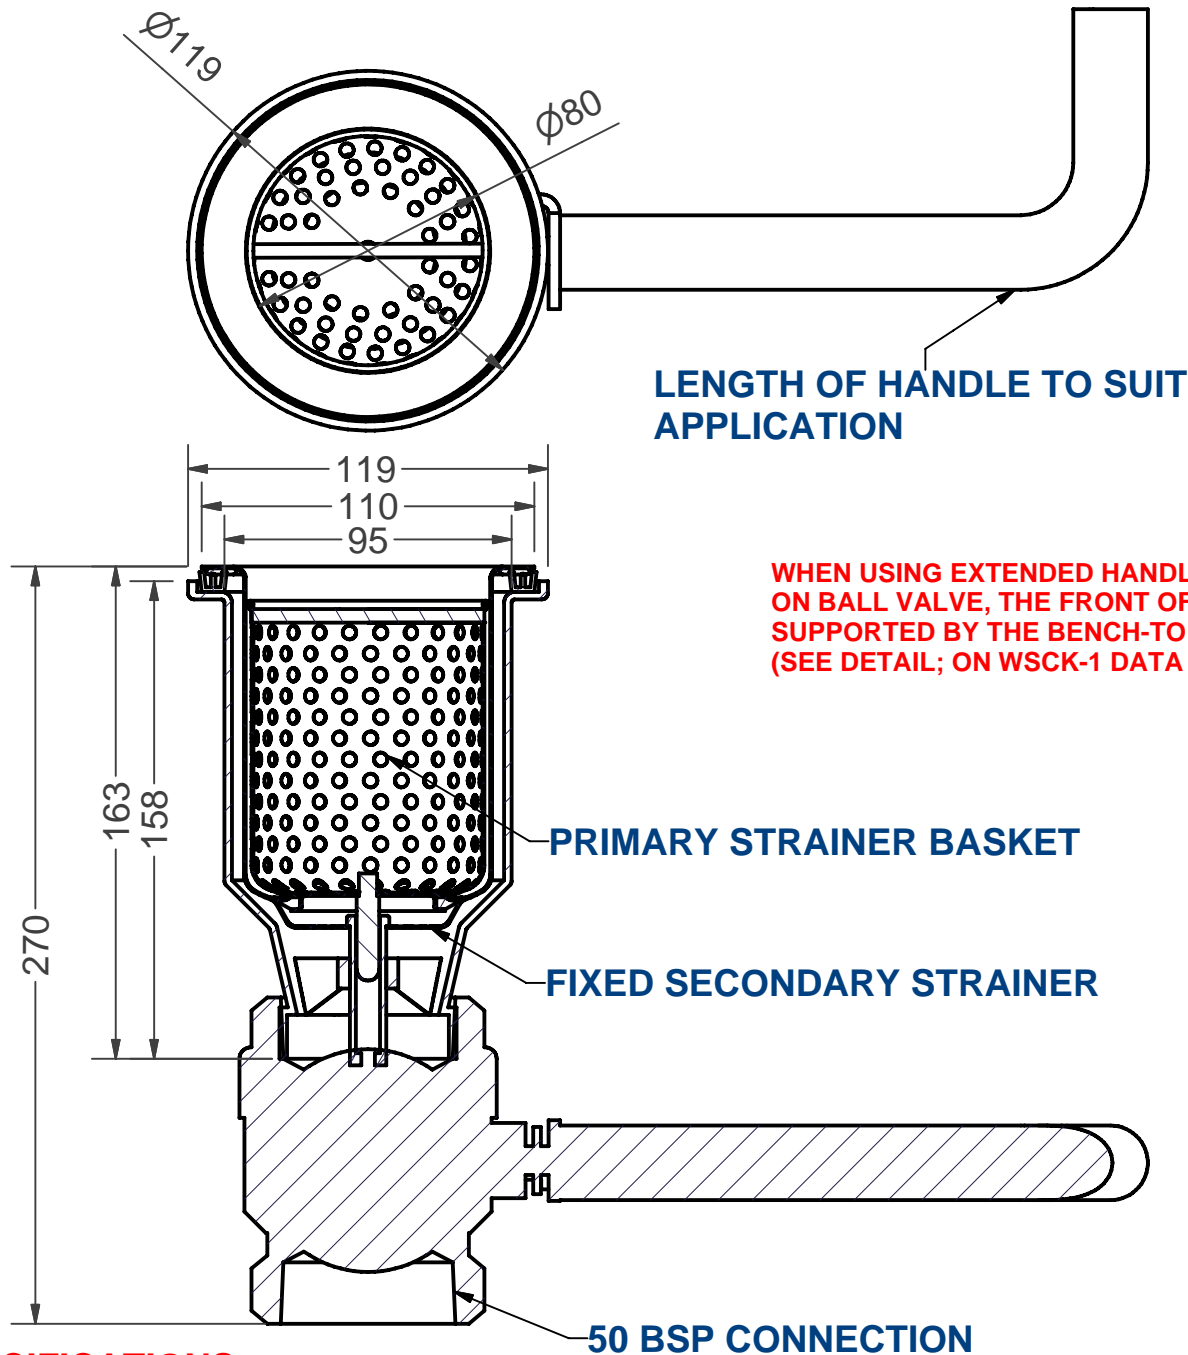

MATERIAL - GRADE 304 STAINLESS STEEL

**SPECIFICATIONS -
STAINLESS STEEL WASTE ARRESTOR - SINK MODEL
SHALL BE MODEL ISW-50-EXT-BV FROM
STAINLESS METAL CRAFT
PHONE: 02 4735 5666**

**DATA
SHEET**

ITEM: BASKET WASTE - SINK MODEL