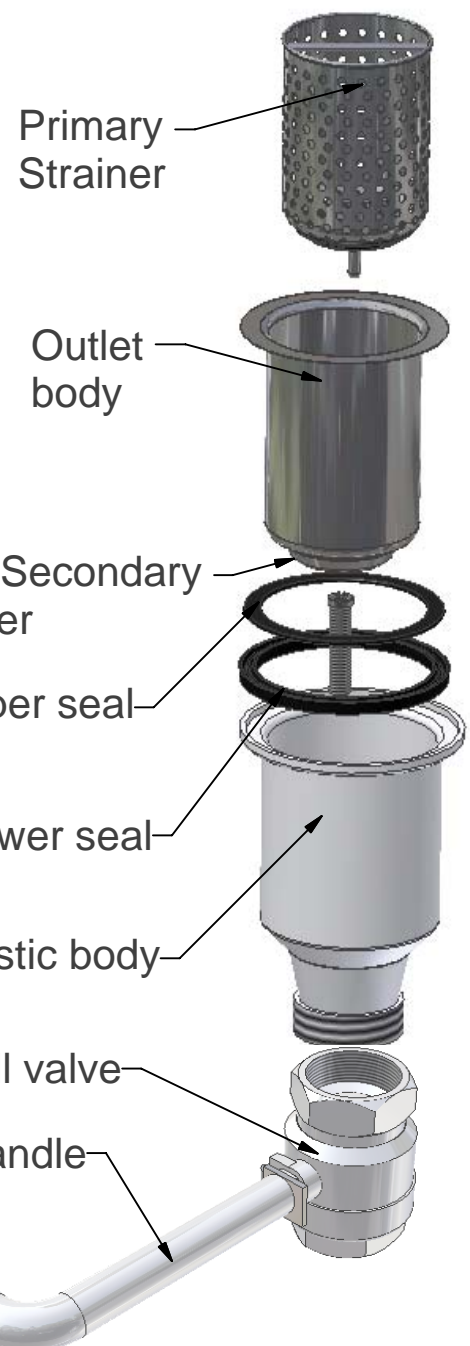

ISW-50 WITH BALL VALVE

SYDNEY WATER
AUTHORISATION
NUMBER: 2005-348 I

- * TYPICAL USE -
- * COLLECTION OF FOOD WASTE IN SINKS
- * IS FITTED INSTEAD OF PLUG & WASTE
- * FOOD PREPARATION AREAS
- * SUITABLE FOR RETROFIT

**DATA
SHEET**

ITEM: BASKET WASTE - SINK MODEL

CODE: ISW-50-EXT-BV

DATE:

MARCH - 2007

REV:

B

PAGE No:

MATERIAL - GRADE 304 STAINLESS STEEL

**SPECIFICATIONS -
STAINLESS STEEL WASTE ARRESTOR - SINK MODEL
SHALL BE MODEL ISW-50-EXT-BV FROM
STAINLESS METAL CRAFT
PHONE: 02 4735 5666**

**DATA
SHEET**

ITEM: BASKET WASTE - SINK MODEL