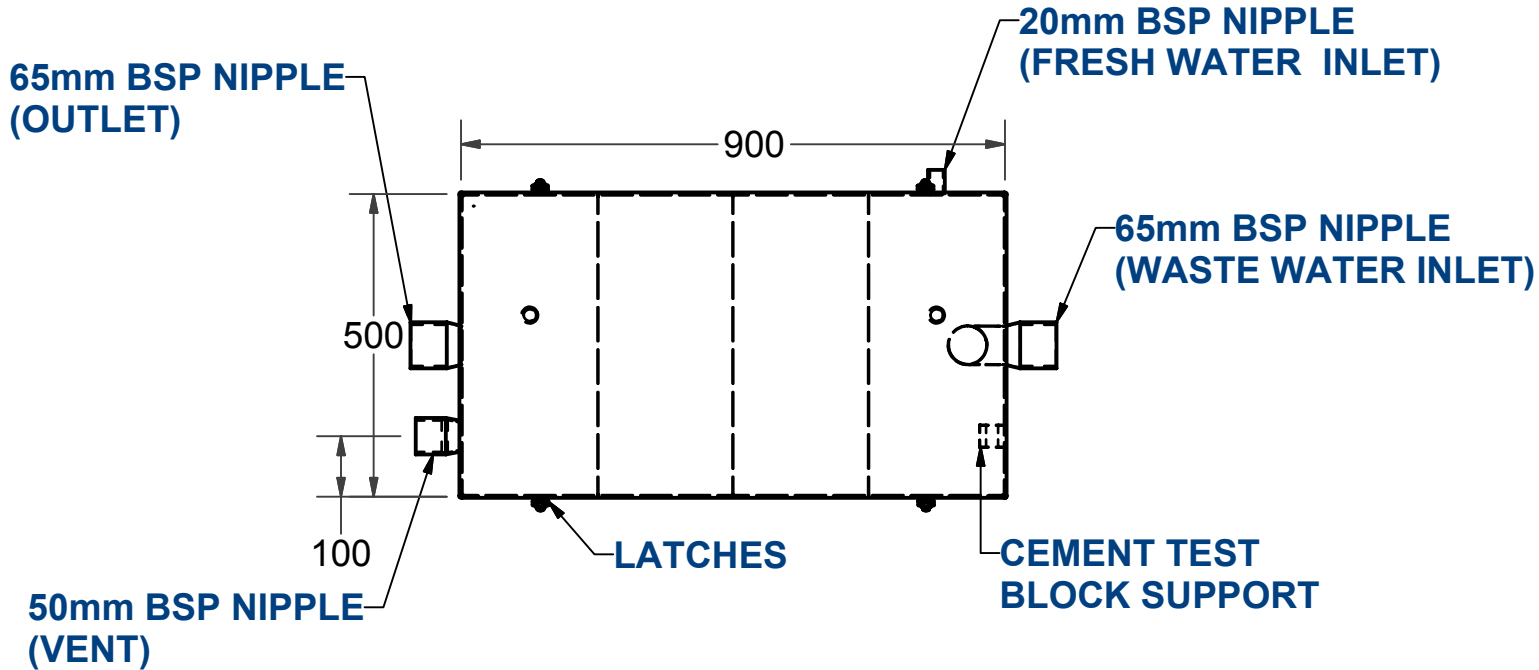

(SINCE 1962)

MATERIAL - GRADE 304 STAINLESS STEEL

SPECIFICATIONS -
STAINLESS STEEL PHOTOGRAPHIC
DILUTION TANK SHALL BE MODEL PDT-1 FROM
STAINLESS METAL CRAFT
PHONE: 02 4735 5666

DATA SHEET

ITEM: PHOTOGRAPHIC DILUTION TANK