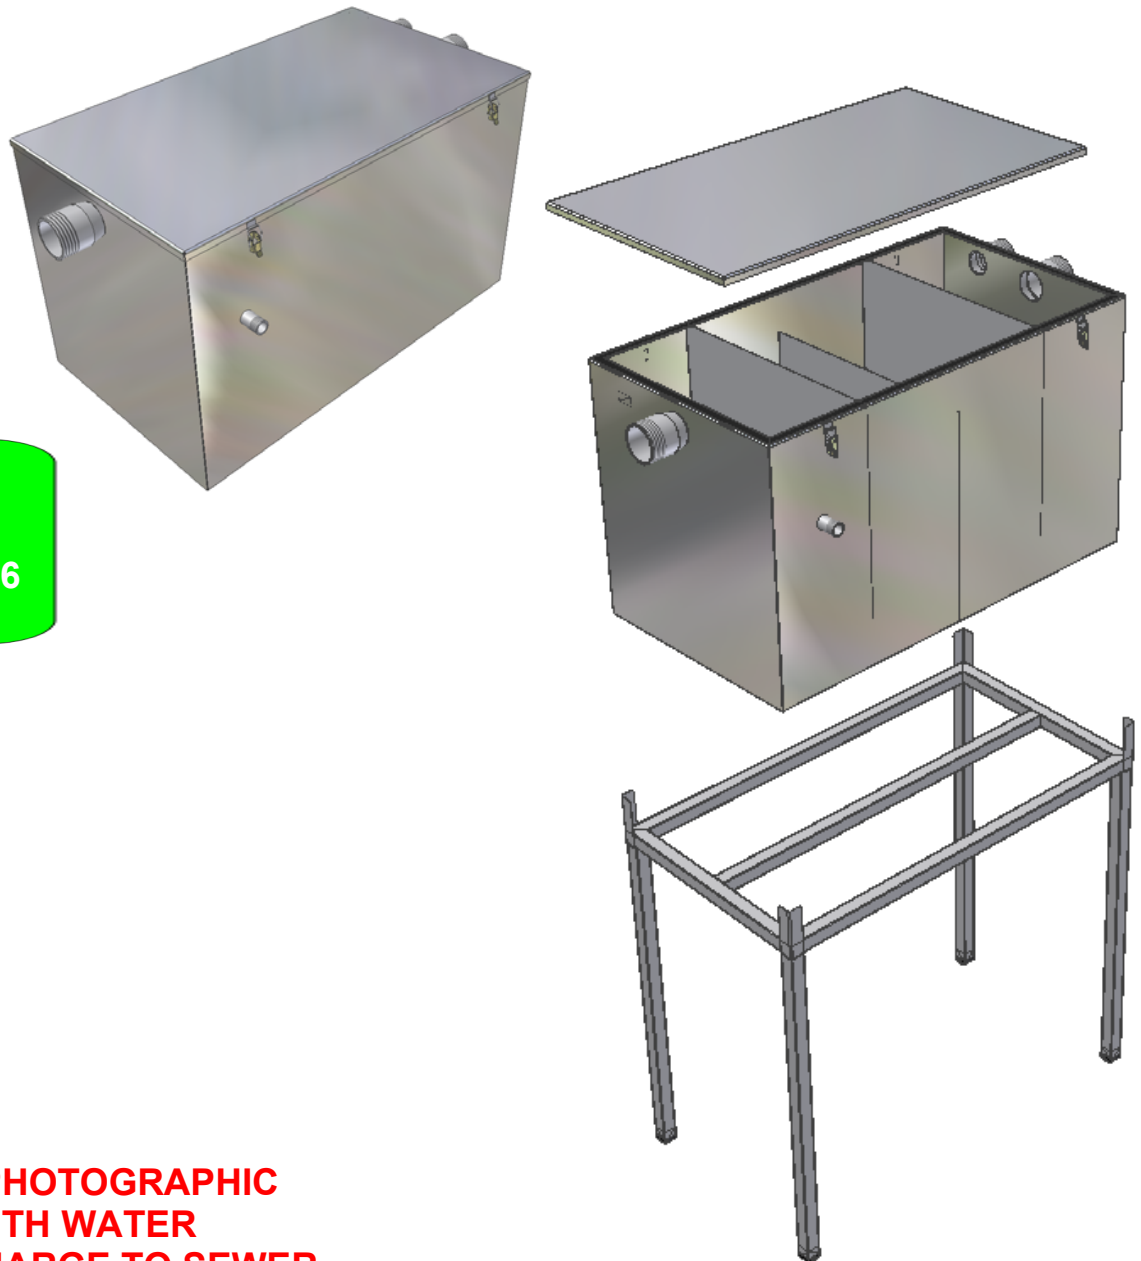

PHOTOGRAPHIC DILUTION TANK

OPTIONS

* MARINE GRADE 316

* TYPICAL USE -
-- DILUTION OF PHOTOGRAPHIC
CHEMICALS WITH WATER
PRIOR TO DISCHARGE TO SEWER

**DATA
SHEET**

ITEM: PHOTOGRAPHIC DILUTION TANK

CODE: PDT-1

(SINCE 1962)

MATERIAL - GRADE 304 STAINLESS STEEL

SPECIFICATIONS -
STAINLESS STEEL PHOTOGRAPHIC
DILUTION TANK SHALL BE MODEL PDT-1 FROM
STAINLESS METAL CRAFT
PHONE: 02 4735 5666

DATA SHEET

ITEM: PHOTOGRAPHIC DILUTION TANK