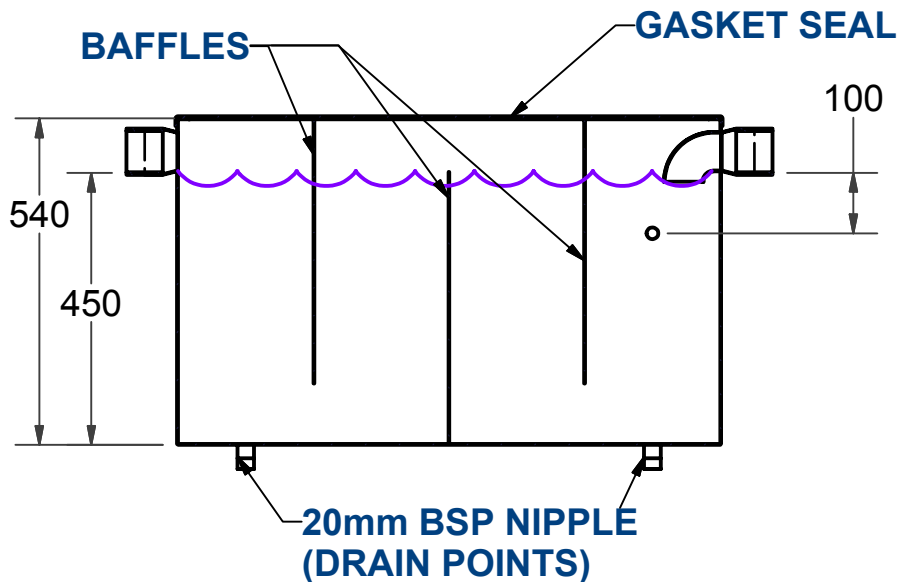

(SINCE 1962)

MATERIAL - GRADE 304 STAINLESS STEEL

SPECIFICATIONS -
STAINLESS STEEL PHOTOGRAPHIC
DILUTION TANK SHALL BE MODEL PDT-1 FROM
STAINLESS METAL CRAFT
PHONE: 02 4735 5666

DATA SHEET

ITEM: PHOTOGRAPHIC DILUTION TANK