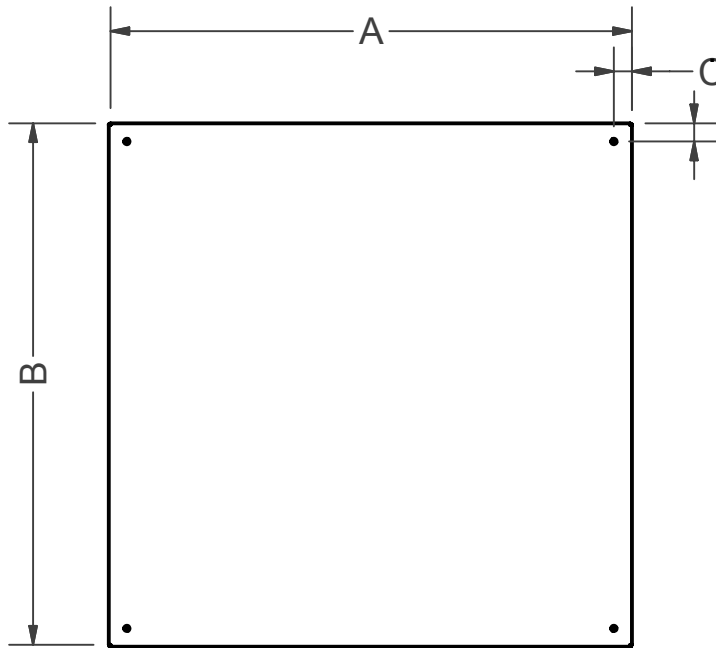

MATERIAL - GRADE 304 No 8 FINISH
 STAINLESS STEEL

**NOTE:
 STANDARD DETAIL**

C = 20mm

D = $\varnothing 6$

**SPECIFICATIONS -
 STAINLESS STEEL MIRROR
 SHALL BE MODEL SSM-B FROM
 STAINLESS METAL CRAFT
 PHONE: 02 4735 5666**