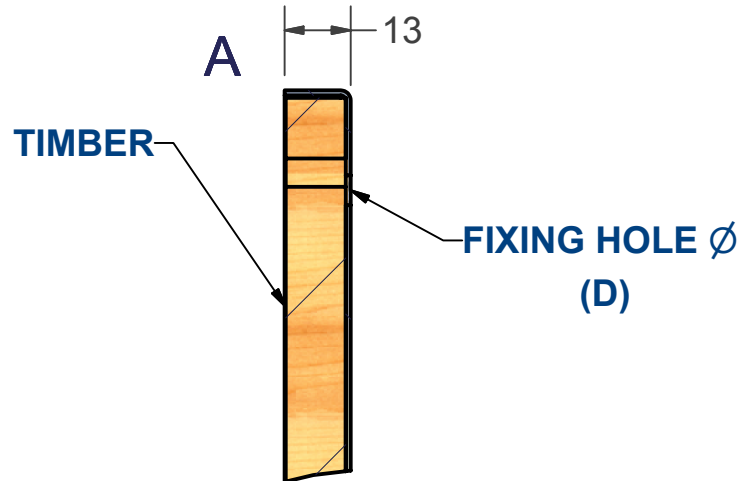

**SPECIFICATIONS -
STAINLESS STEEL MIRROR
SHALL BE MODEL SSM-B FROM
STAINLESS METAL CRAFT
PHONE: 02 4735 5666**

CODE	A	B	C	D
SSM-B				
SSM-UB				

**DATA
SHEET**

ITEM: STAINLESS STEEL MIRROR

CODE: SSM-B

DATE: FEBRUARY - 2003
REV: C   **PAGE No: 130**