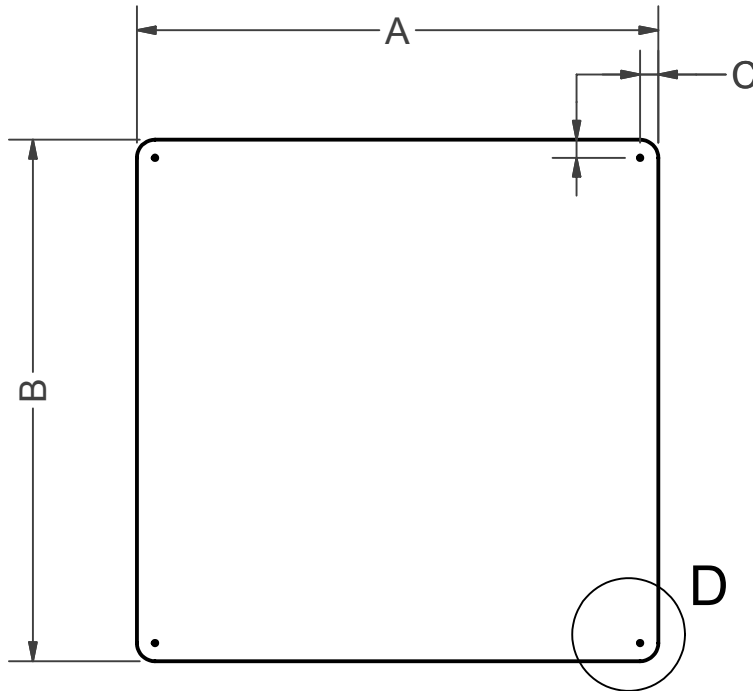

MATERIAL - GRADE 304 No 8 FINISH
 STAINLESS STEEL

**NOTE:
 STANDARD DETAIL**

C = 20mm

D = $\varnothing 6$

**SPECIFICATIONS -
 STAINLESS STEEL MIRROR
 SHALL BE MODEL SSM-UB FROM
 STAINLESS METAL CRAFT
 PHONE: 02 4735 5666**